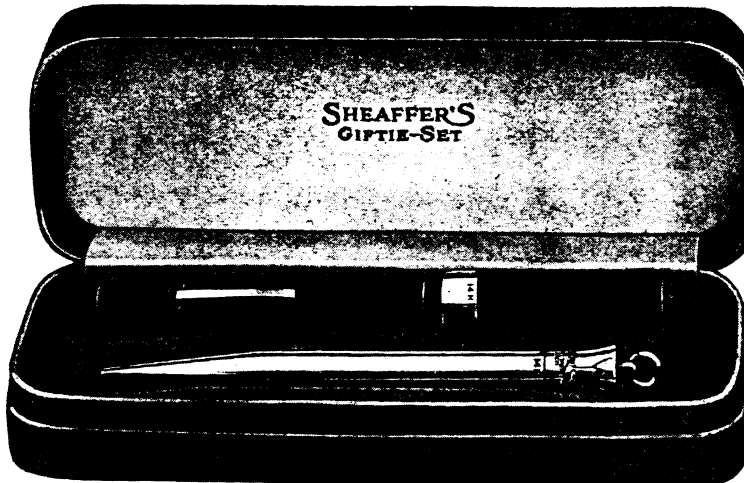

“Gifts That Last”

*Net—See Discount Sheet

Sheaffer's Giftie Sets

Regular length—pen 4¼ inches, pencil 5 inches

Set No.	Pcl. No.	Pcl. Price	Pen No.	Pen Price	Set Price
ES—DASC—Solid Green Gold.....		\$17.00	G29SC—Ebony Solid Green Gold (Band and Clip).....	\$ 8.00	\$25.00